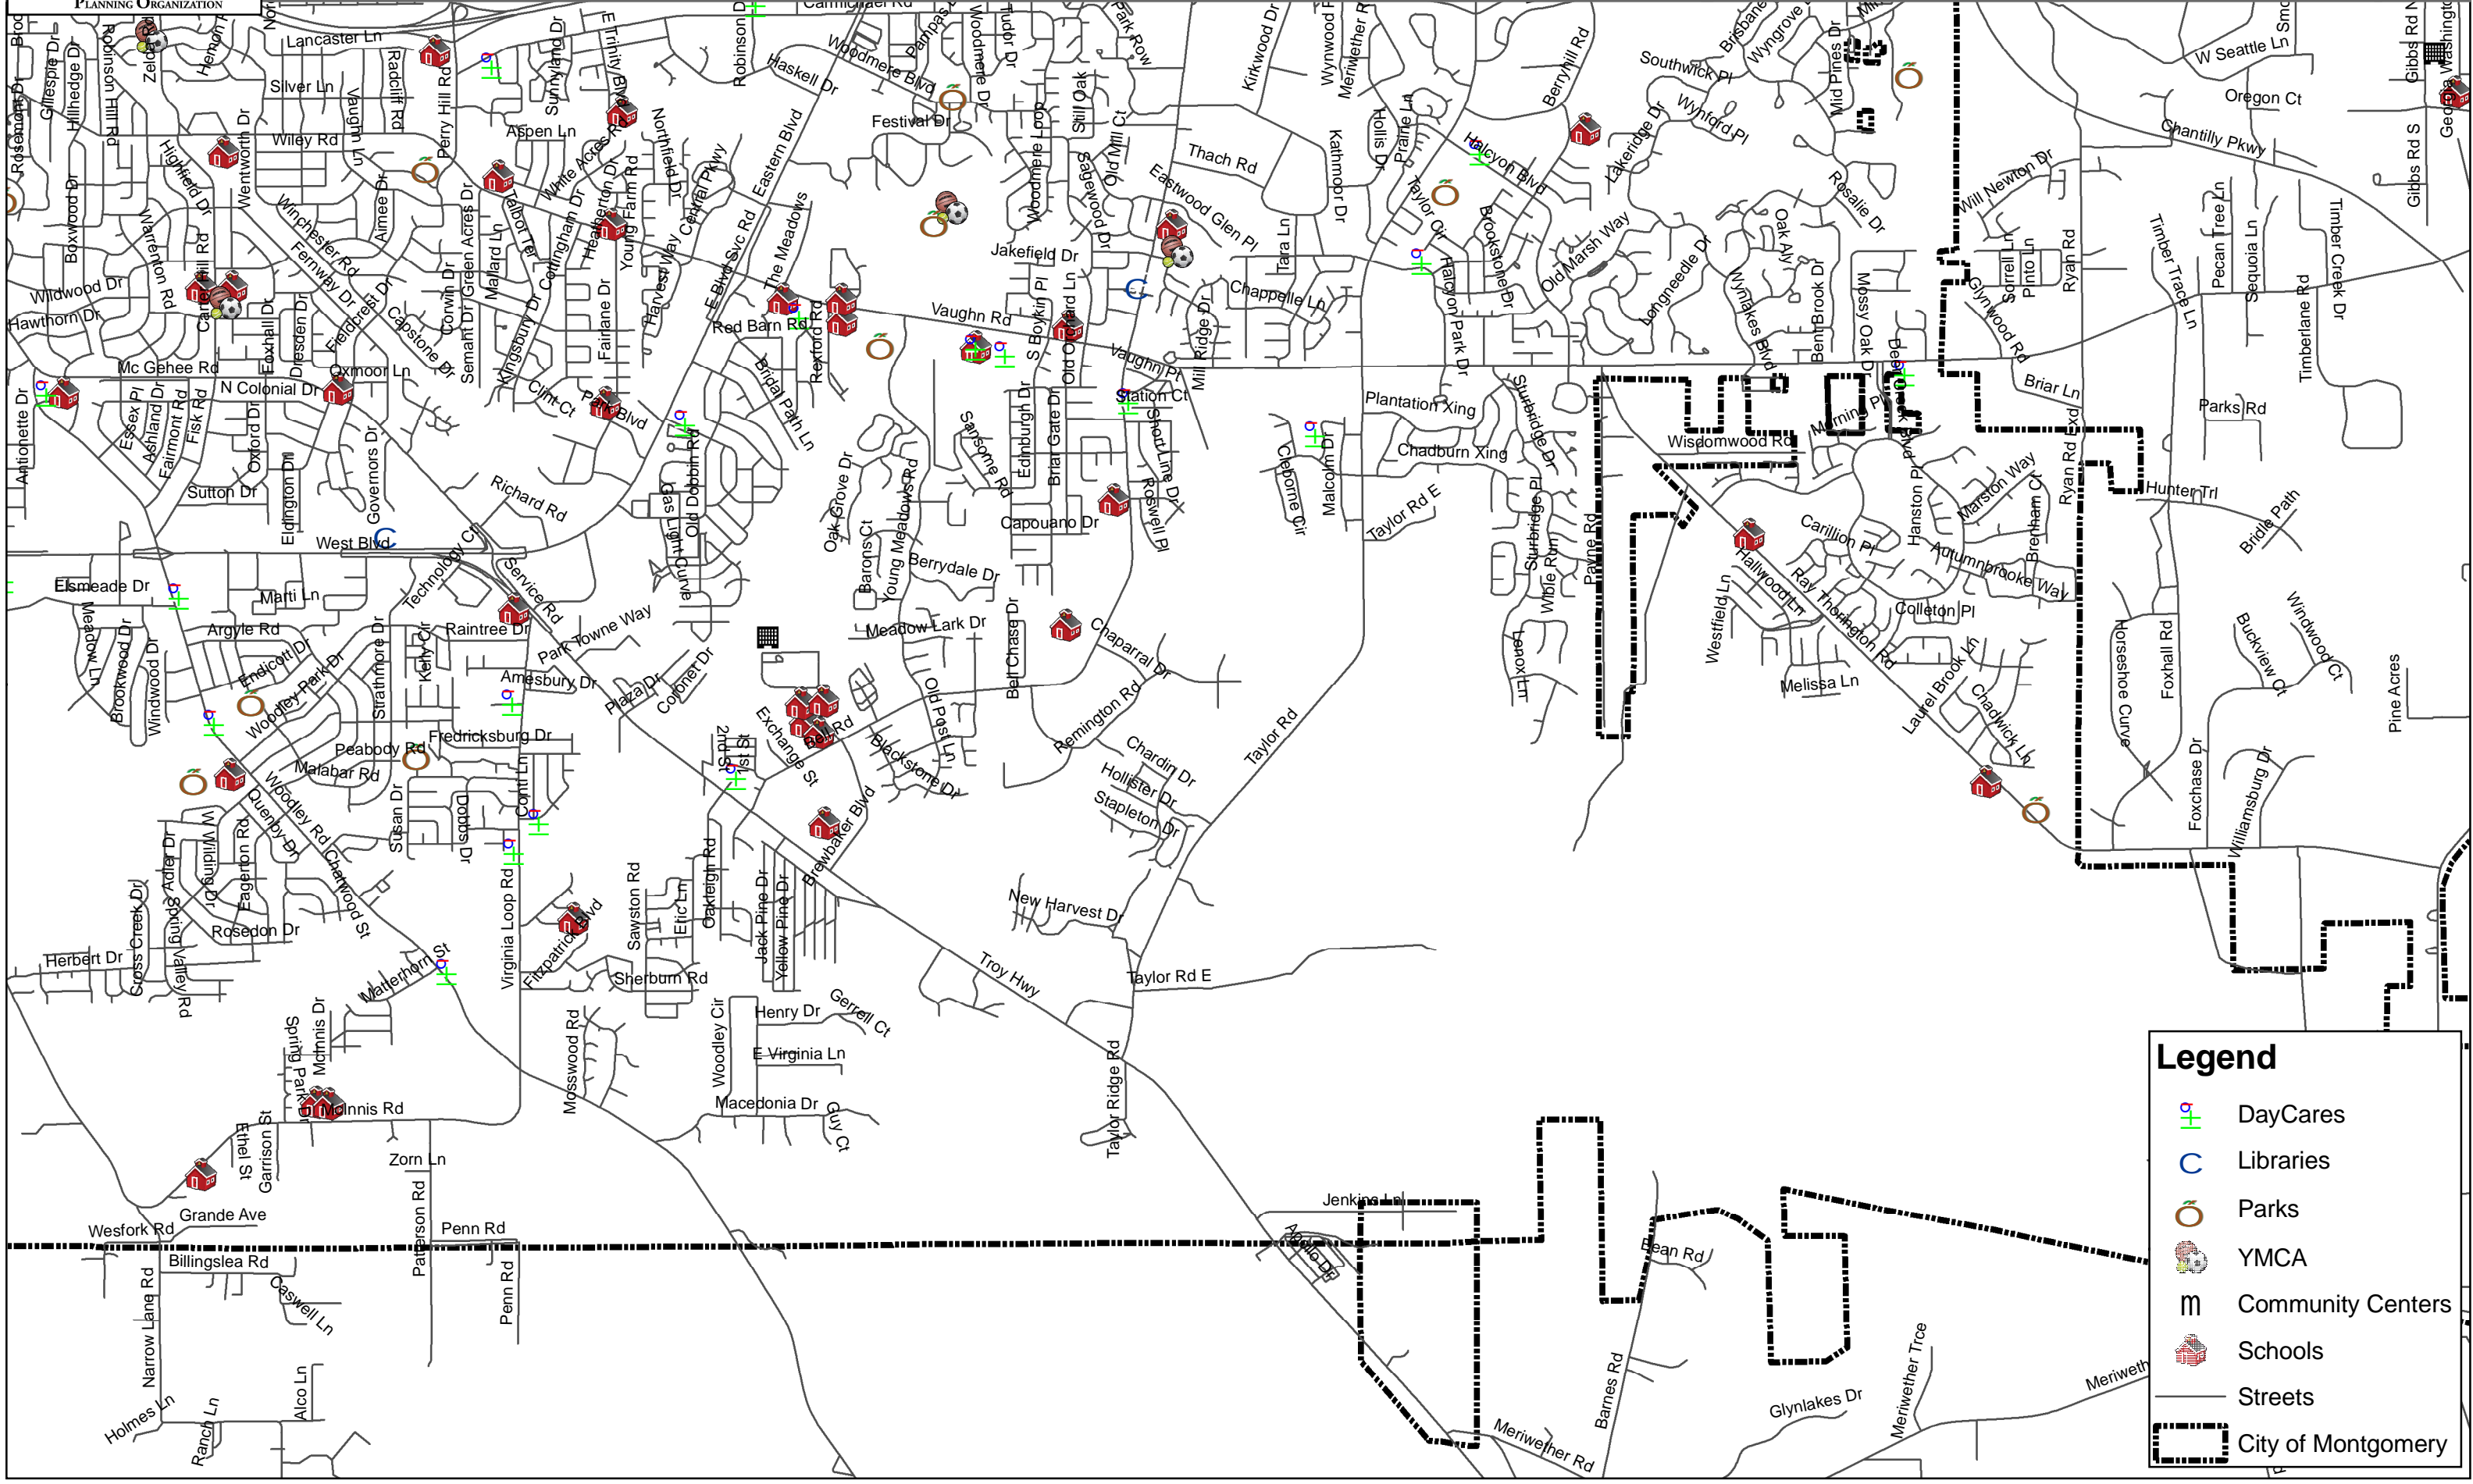

MONTGOMERY METROPOLITAN  
PLANNING ORGANIZATION

# Montgomery MPO Bicycle and Pedestrian Plan - 2010

**Legend**

-  DayCares
-  Libraries
-  Parks
-  YMCA
-  Community Centers
-  Schools
-  Streets
-  City of Montgomery